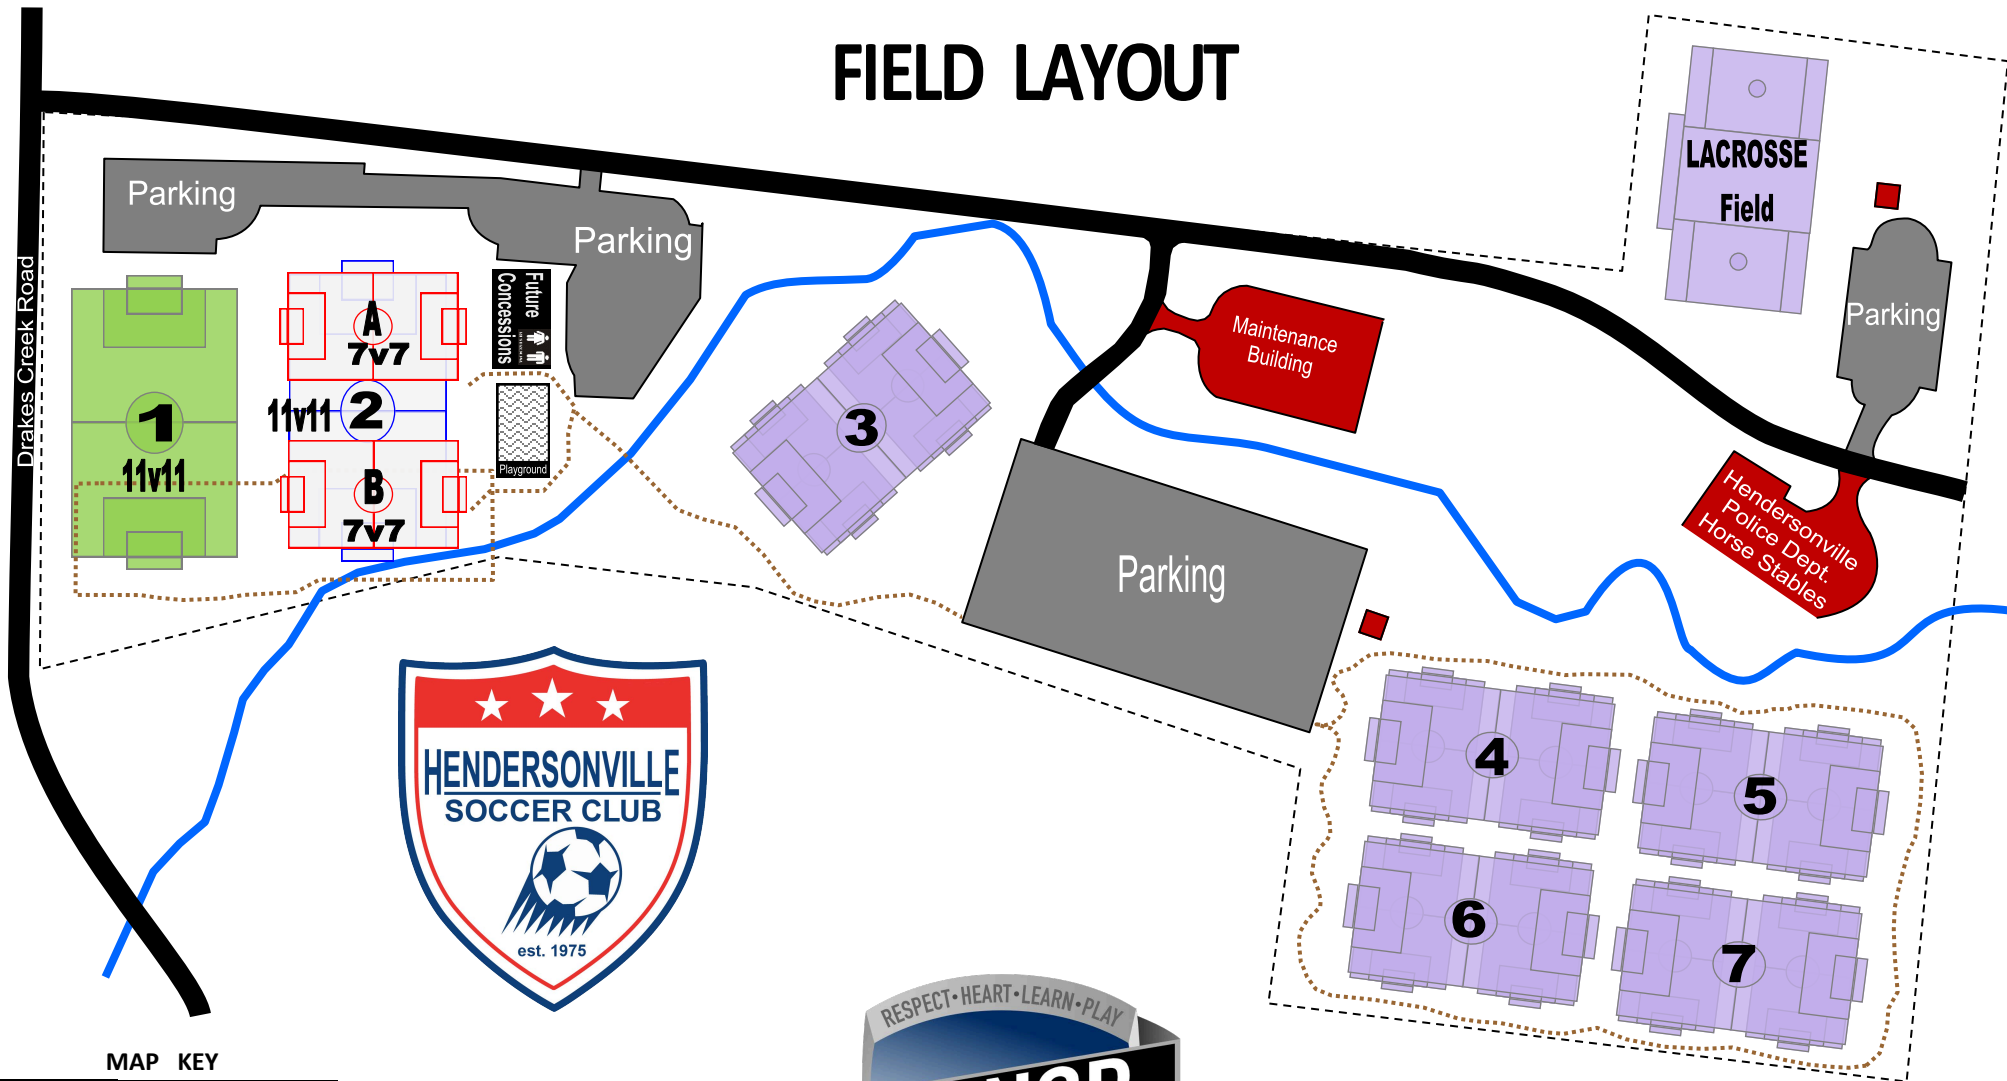

DRAKES CREEK PARK SOCCER FIELD LAYOUT

SPRING 2021

Game Day Field Format:
 Field 1, 10, 12, 13, & 14 will play an 11v11 (**DUAL PURPOSE FIELDS**)
 Fields 4, 9B, 13A & 13B will play 9v9
 Fields 3, 5, 7, & 9A will play 7v7
 Fields 2A-2F & 8A-8F will play 3v3 or 4v4 with No Goalies (Mini Kickers)
 Fields "PRAC" will be a Practice only fields.
 Fields in Gray have **Dual Purpose** for Practices.
 Teams will have 1/2 of field for practices except **Dual Purpose** fields,
 which may only have 1/4 field available for practice.

VOLUNTEER PARK AT ARROWHEAD FIELD LAYOUT

MAP KEY

	Open Fields
	Future Fields
	Car Parking
	Service Buildings
	Public Road
	Walking Paths
	Creek

SPRING 2021

Volunteer Park at Arrowhead Game Day Field Format:

Fields 1A-1B will play 7v7 or 11v11 fields
 Field 2 will play an 11v11 (**DUAL PURPOSE FIELDS**)
 Future Fields 3 - 7 and Lacrosse (**TO BE CONSTRUCTED**)
 Teams will have 1/2 of field for practices except **Dual Purpose** fields,
 which may only have 1/4 field available for practice.