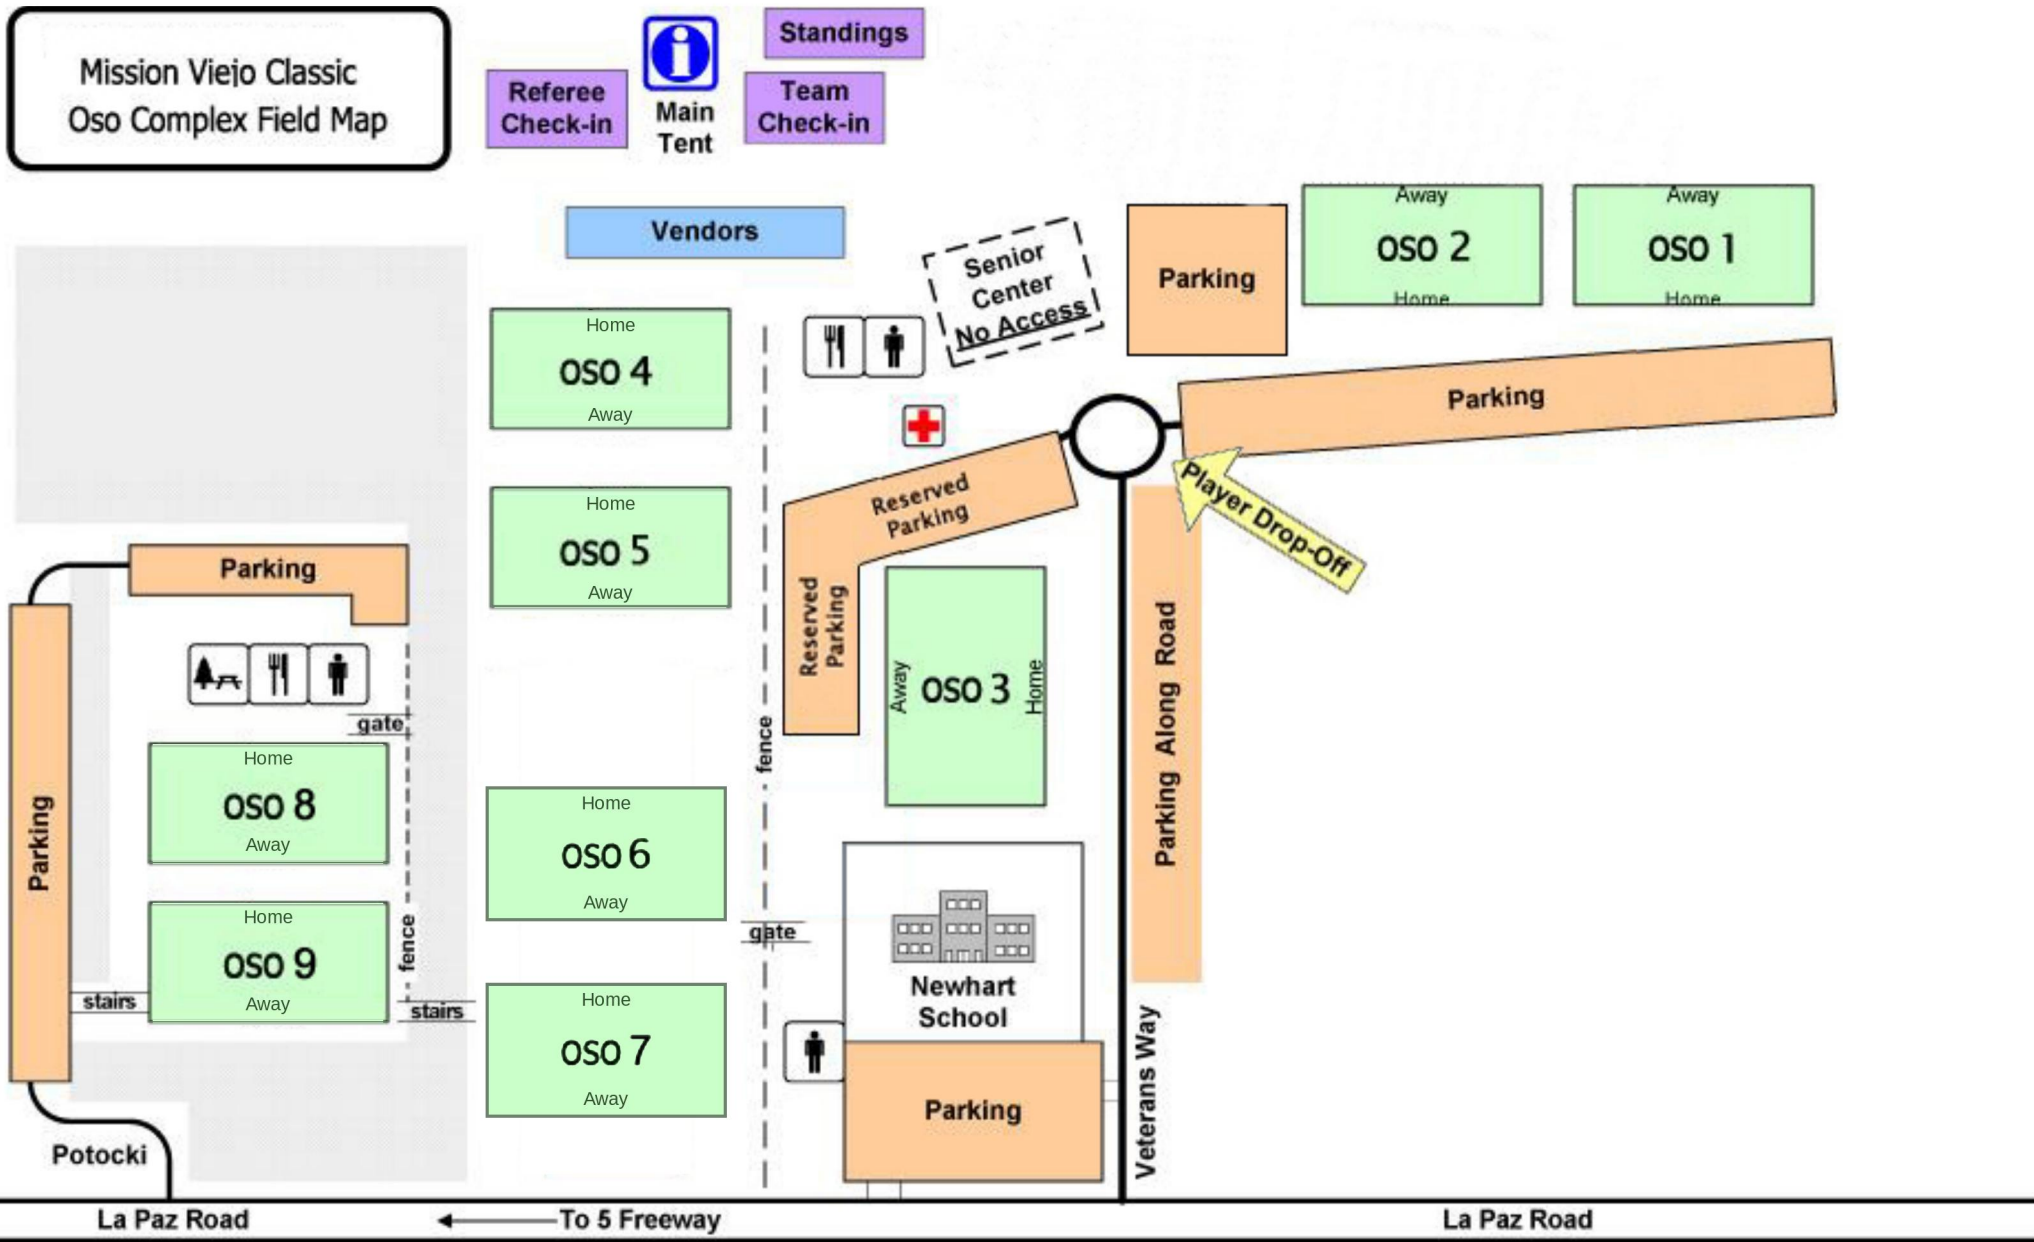

Mission Viejo Classic
Oso Complex Field Map

Referee Check-in
Main Tent
Standings
Team Check-in

Vendors

Senior Center
No Access

Parking

Away
OSO 2
Home

Away
OSO 1
Home

Home
OSO 4
Away

Home
OSO 5
Away

Reserved Parking
Reserved Parking
Away OSO 3 Home

Parking

Player Drop-Off

Parking

gate

Home
OSO 8
Away

Home
OSO 6
Away

fence

gate

Newhart School

Parking Along Road

Home
OSO 9
Away

Home
OSO 7
Away

Parking

Veterans Way

stairs

stairs

Potocki

La Paz Road

To 5 Freeway

La Paz Road