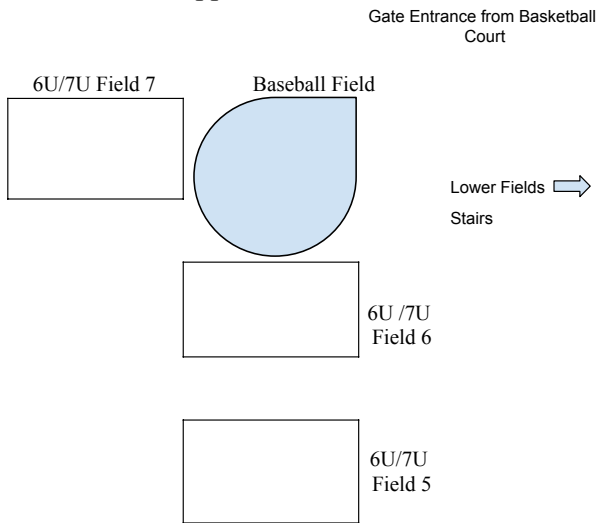

# Central Park Field 9

Friday 6:30-9:00

Dirt Path

Space Between 9 and 10	Space 13	Space 14	Space 15	Space 16	Walk Way
	6:30-7:55		6:30-7:55		
	Space 9	Space 10	Space 11	Space 12	
	6:30-7:55		<b>Raul Cano</b> B12 #5 6:30-7:55		
	Space 5	Space 6	Space 7	Space 8	
	<b>Amanda Nua</b> G12 #4 6:30-7:55		<b>Jesse Wagler</b> B12 #6 6:30-7:55		
Space 1	Space 2	Space 3	Space 4		
<b>Andrew Harer</b> G10 #1 6:30-7:55		6:30-7:55			

Parking Lot

**Friday**

**Rio Norte Lower Fields 4:00-7:00**

**Rio Norte Upper Field**

Walkway from Basketball Court

**12U Field 1**

Stairs from Basketball Court

**10U Field 2**