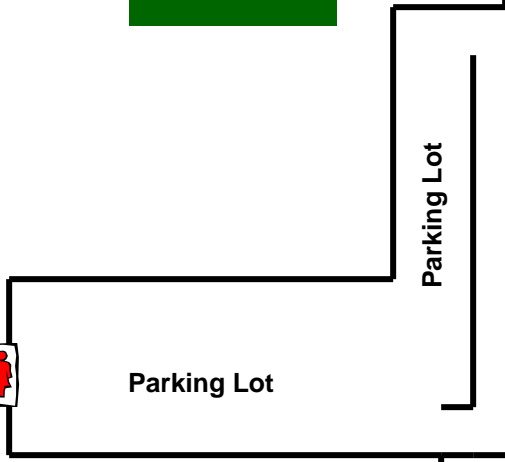

12U Teams and Under

10U Teams

12U Teams and Extra Team

14U Teams and Up Teams

10U Teams

Field House / RR

Play Area

Picnic Area Pavilion

Arroyo Vista Drive

Parking Lot

Parking Lot

8U Teams and Under plus VIP

Nursery

Home teams take the south (hill) or east touchlines,