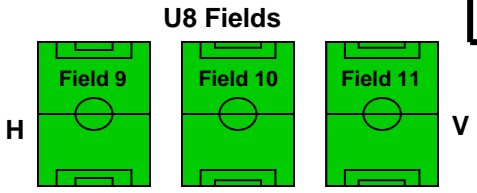

- U5- Fields# 19-22
- U6- Fields# 15-18
- U7- Fields# 12-14
- U8- Fields# 10-12
- U10-Fields# 2-5
- U12-Fields# 6-7
- U14-Fields# 1
- VIP- Field# 8

Arroyo Vista Drive

ADMINISTRATION

Field House / RR

Snack Bar

Play Area

Picnic Area Pavilion

Nursery

Home teams take the south (hill) or east touchlines,

2021 Moorpark AYSO Field Layout