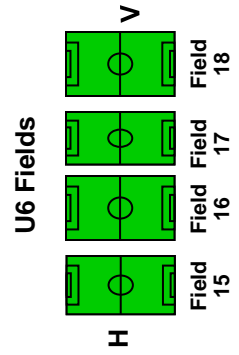

- U5- Fields# 19-22
- U6- Fields# 15-18
- U7- Fields# 12-14
- U8- Fields# 10-12
- U10-Fields# 2-5
- U12-Fields# 6-7
- U14-Fields# 1
- VIP- Field# 8

Arroyo Vista Drive

ADMINISTRATION

Field House / RR

Snack Bar

Play Area

Picnic Area Pavilion

Nursery

Home teams take the south (hill) or east touchlines,

2021 Moorpark AYSO Field Layout