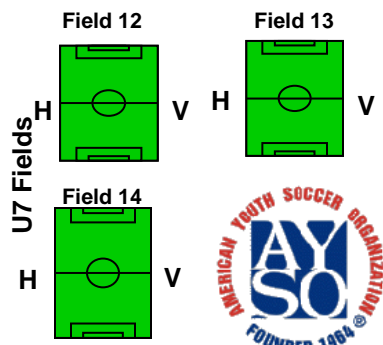

- U5- Fields# 19-22
- U6- Fields# 15-18
- U7- Fields# 12-14
- U8- Fields# 10-12
- U10-Fields# 2-5
- U12-Fields# 6-7
- U14-Fields# 1
- VIP- Field# 8

Arroyo Vista Drive

ADMINISTRATION

Field House / RR

Snack Bar

Play Area

Picnic Area Pavilion

Nursery

Home teams take the south (hill) or east touchlines,

2021 Moorpark AYSO Field Layout