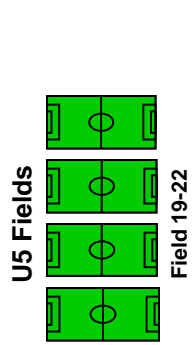

- U5- Fields# 19-22
- U6- Fields# 15-18
- U7- Fields# 12-14
- U8- Fields# 10-12
- U10-Fields# 2-5
- U12-Fields# 6-7
- U14-Fields# 1
- VIP- Field# 8

Arroyo Vista Drive

ADMINISTRATION

Field House / RR

Snack Bar

Play Area

Picnic Area Pavilion

Nursery

Home teams take the south (hill) or east touchlines,

2021 Moorpark AYSO Field Layout