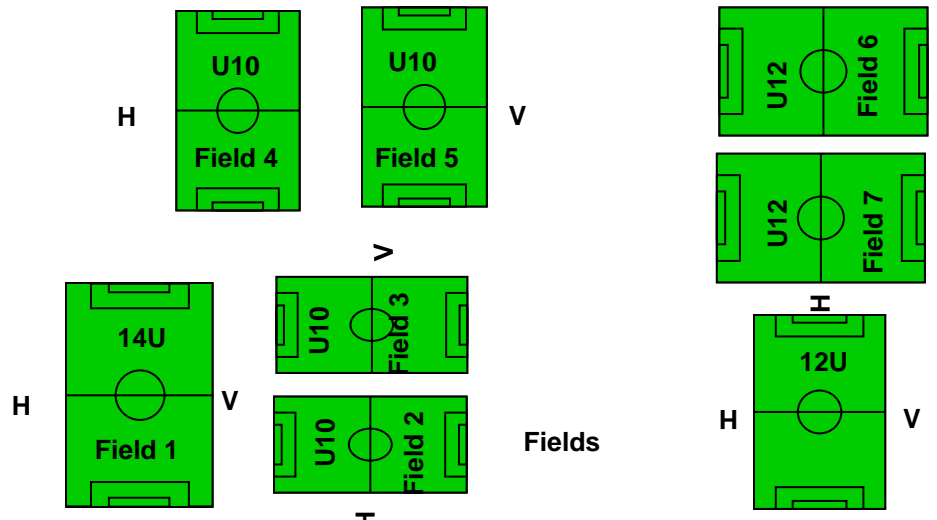

- U5- Fields# 19-22
- U6- Fields# 15-18
- U7- Fields# 12-14
- U8- Fields# 10-12
- U10-Fields# 2-5
- U12-Fields# 6-7
- U14-Fields# 1
- VIP- Field# 8

Arroyo Vista Drive

ADMINISTRATION

Field House / RR

Snack Bar

Play Area

Picnic Area Pavilion

Nursery

Home teams take the south (hill) or east touchlines,

2021 Moorpark AYSO Field Layout