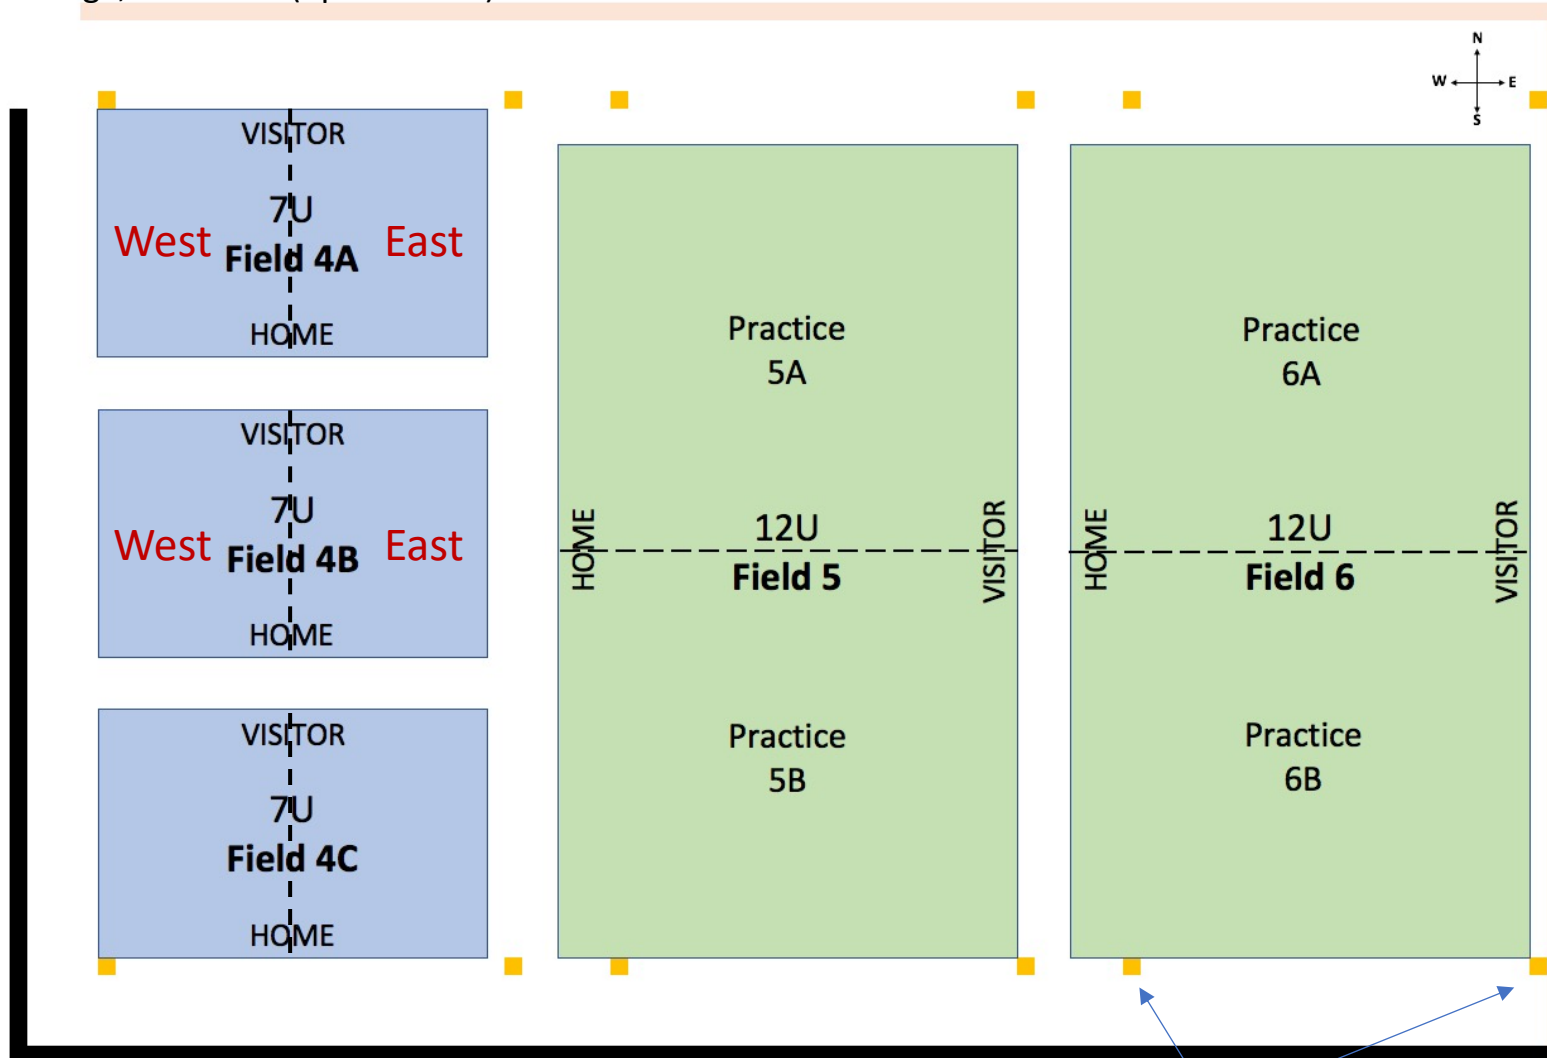

# WESTLAKE COMMUNITY PARK

31107 Thousand Oaks Blvd, Westlake Village, CA 91362 (up the drive)

## WATER/FOOD RULES:

Only water permitted on field.

**NO** other beverage or food of any kind permitted on the artificial surface.

Seating, water fountain & Restrooms

Parking Lot

When fields are not painted use tick marks on field as a rough practice layout