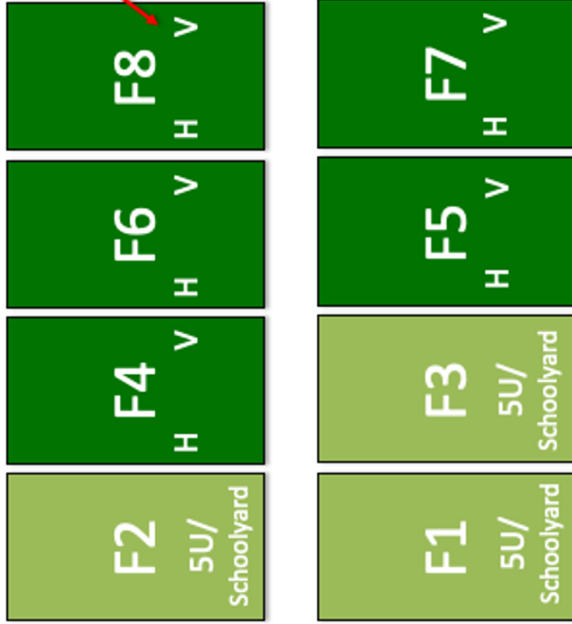

MEDEA CREEK MIDDLE SCHOOL

1002 Doubletree Road, Oak Park (enter on Hollytree Dr.)

Fields
40' wide
80' long
Not to scale

VISITOR
All Visitors
on South
side

6U plays on
Fields F4-F8

Porta Potty

Cart

Stakes & hammers
Lost & Found
Game cards go in mailbox on cart after game

Blacktop Play Area

Medea Creek Middle School

School Parking entrance on Hollytree Drive
Enter gate to the right of gym to walk back to fields

Field Entrance
up steps from
Hollytree

Hollytree Dr. street parking