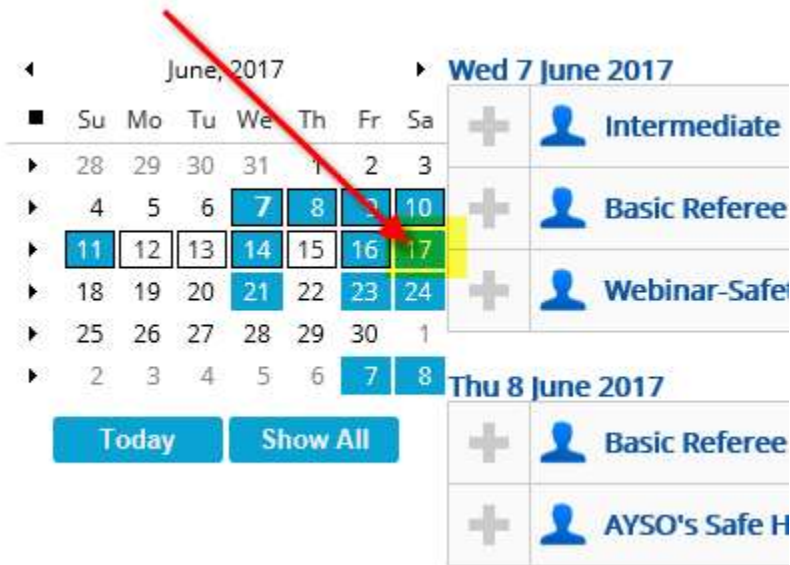

Quartz Hill AYSO – Region 638 – Live Course Enrollment Guide

1. LOG INTO www.AYSOU.org USING BLUE SOMBRERO CREDENTIALS

Welcome to
AYSO University

AYSO Login:
Enter User Name

Password:

LOGIN

Cancel and return to: [AYSO Online Learning](#)

2. SELECT "LIVE COURSES"

Quartz Hill AYSO – Region 638 – Live Course Enrollment Guide

3. CLICK ON CLASS DATE ON CALENDAR

4. SELECT COURSE TYPE

Quartz Hill AYSO – Region 638 – Live Course Enrollment Guide

5. CLICK ON THE COURSE TITLE FOR MORE INFORMATION