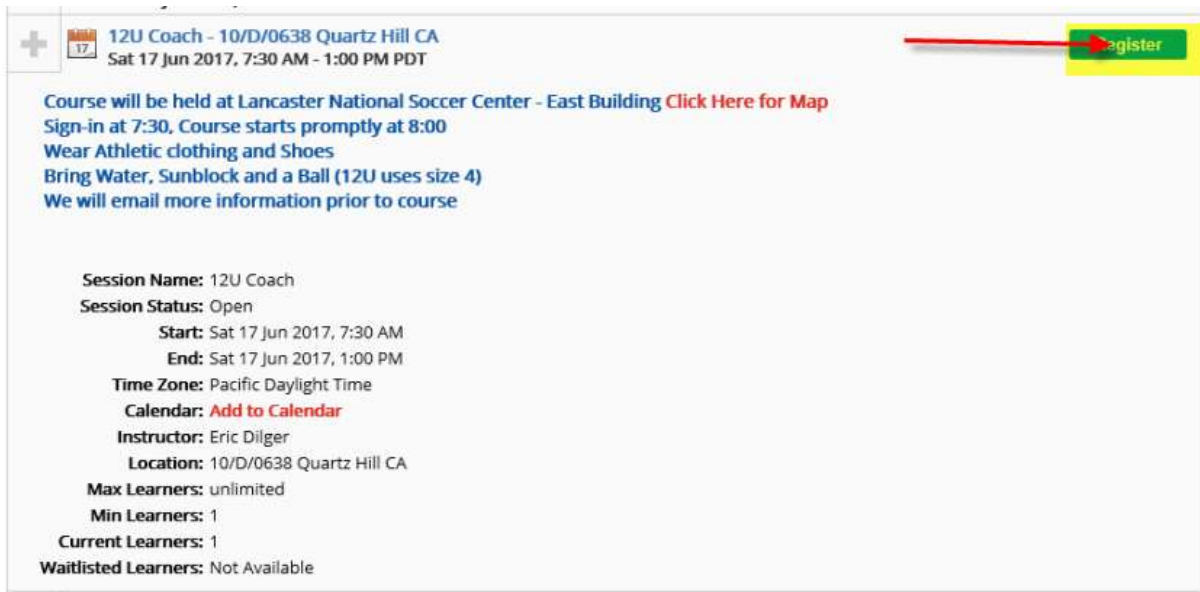

2. SELECT "LIVE COURSES"

Quartz Hill AYSO – Region 638 – Live Course Enrollment Guide

3. CLICK ON CLASS DATE ON CALENDAR

4. SELECT COURSE TYPE

Quartz Hill AYSO – Region 638 – Live Course Enrollment Guide

5. CLICK ON THE COURSE TITLE FOR MORE INFORMATION

6. CLICK ON "REGISTER" TO ENROLL FOR THE COURSE

Or

7. YOU SHOULD BE REGISTERED