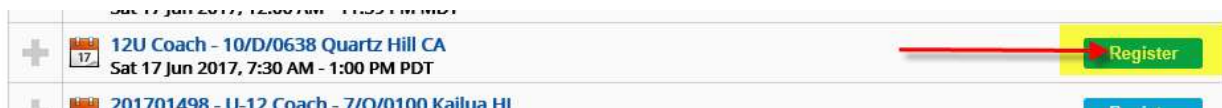

2. SELECT "LIVE COURSES"

Quartz Hill AYSO – Region 638 – Live Course Enrollment Guide

3. CLICK ON CLASS DATE ON CALENDAR

4. SELECT COURSE TYPE

Quartz Hill AYSO – Region 638 – Live Course Enrollment Guide

5. CLICK ON THE COURSE TITLE FOR MORE INFORMATION

6. CLICK ON "REGISTER" TO ENROLL FOR THE COURSE

Or

7. YOU SHOULD BE REGISTERED