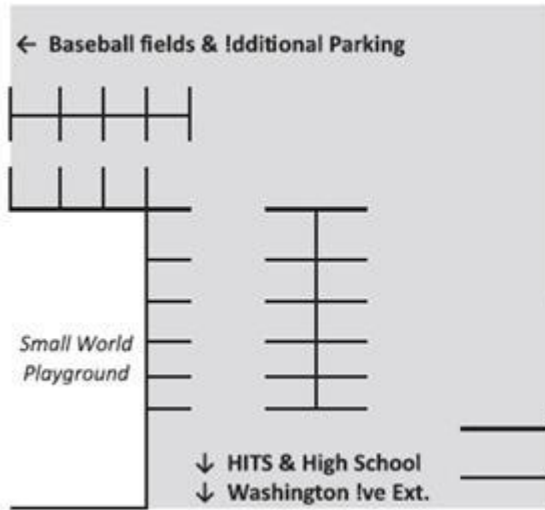

Purple
U10

Shed

Field #5
U10

Orange
U5 & U6

Blue
U12

U14
&
U16
Full
Field

Green
U12

S S
N H
A A
C C
K K

Soccer
Pavilion

Bathrooms

Ice Arena

Skate
Park