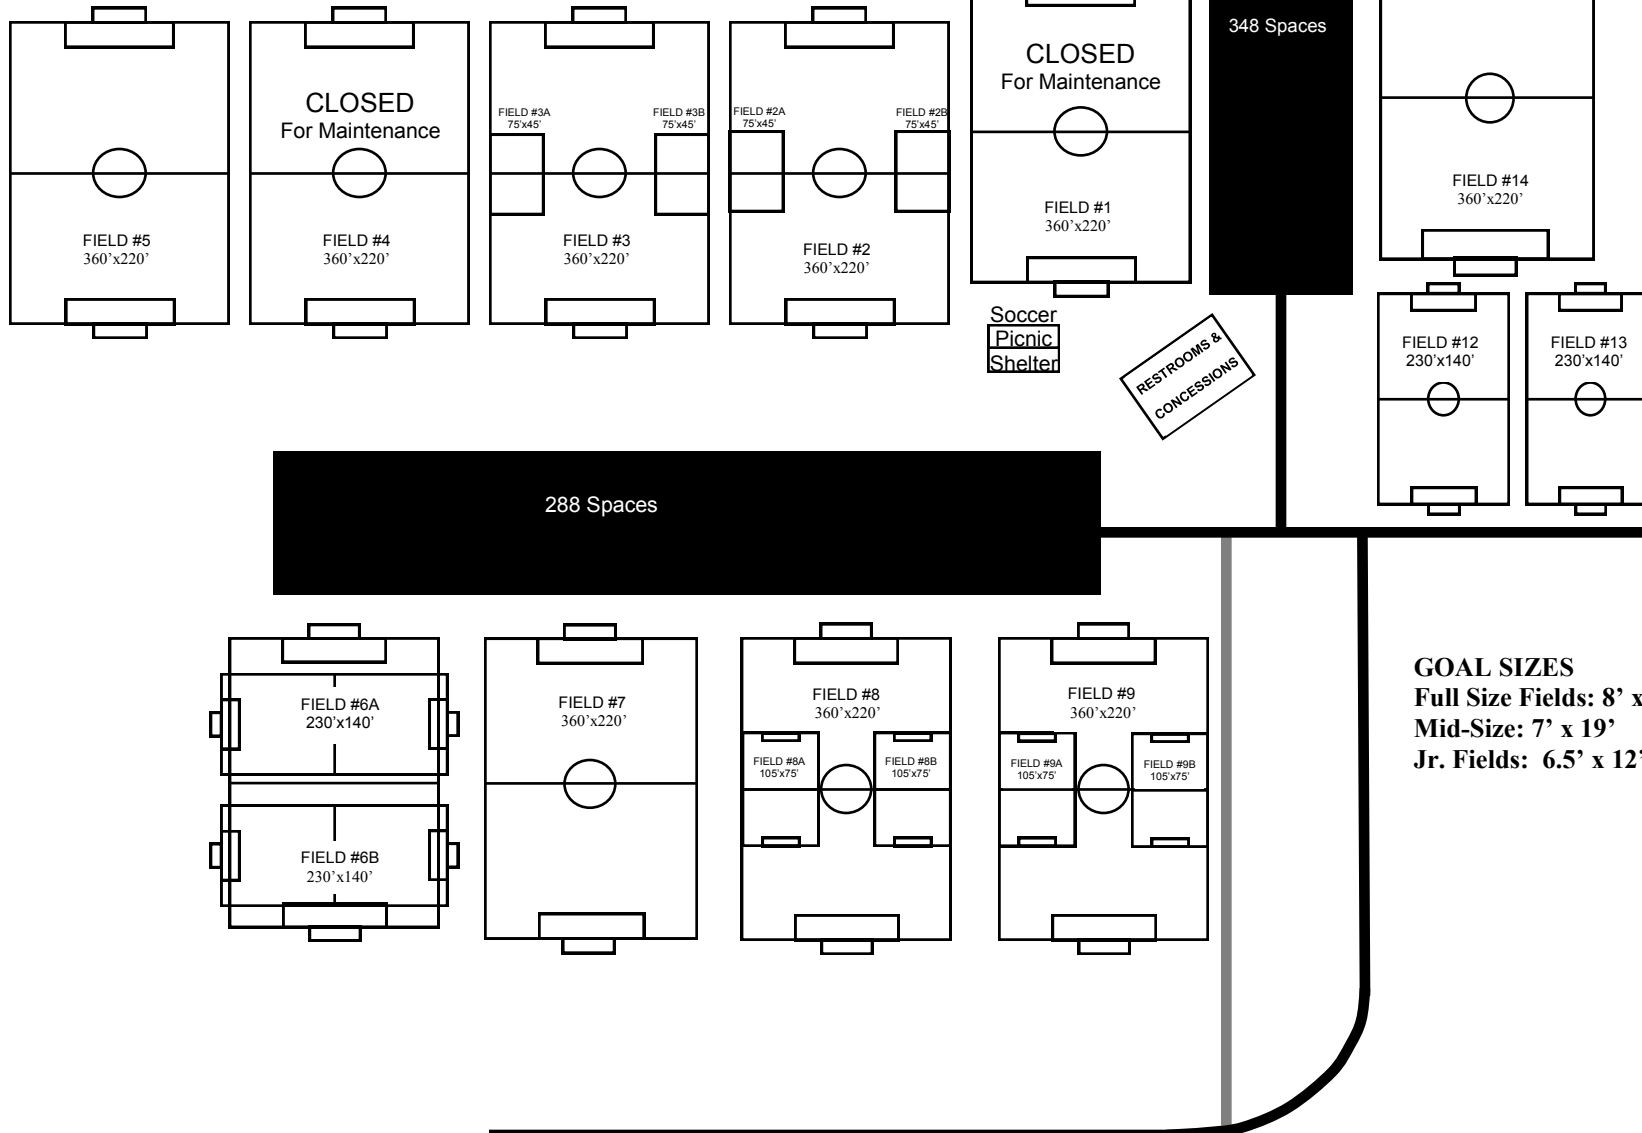

River Oaks County Park Soccer Complex 2018 7/18

GOAL SIZES
Full Size Fields: 8' x 24'
Mid-Size: 7' x 19'
Jr. Fields: 6.5' x 12'