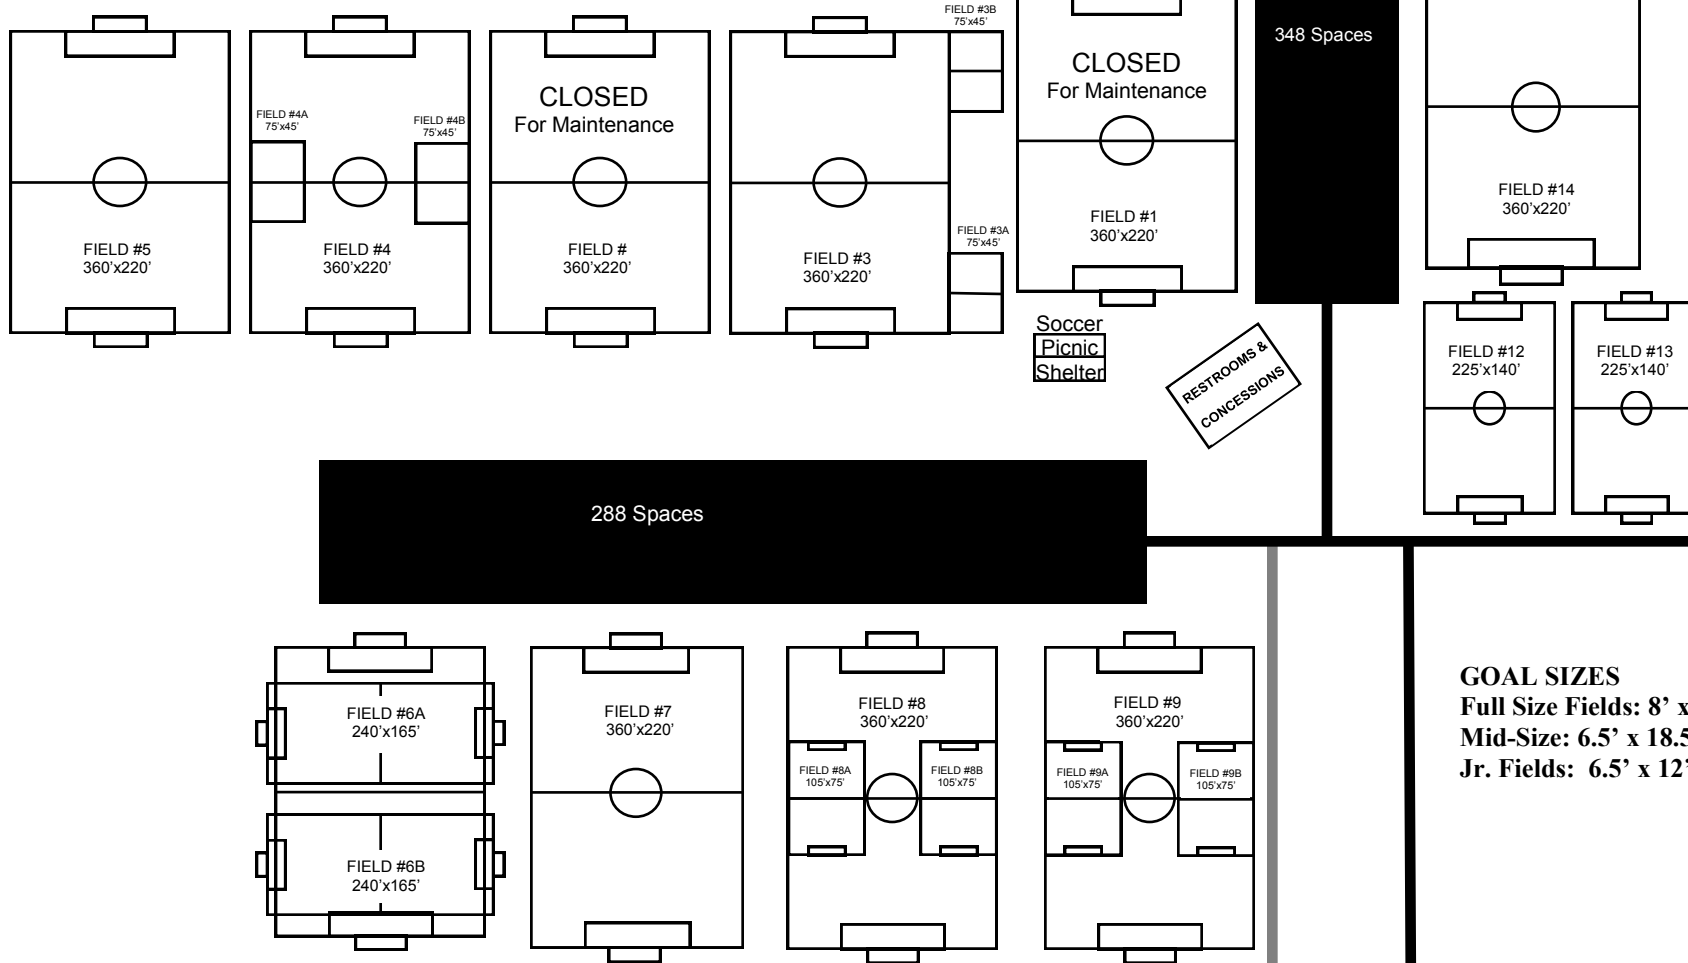

River Oaks County Park Soccer Complex 2019

4/19

GOAL SIZES
Full Size Fields: 8' x 24'
Mid-Size: 6.5' x 18.5'
Jr. Fields: 6.5' x 12'