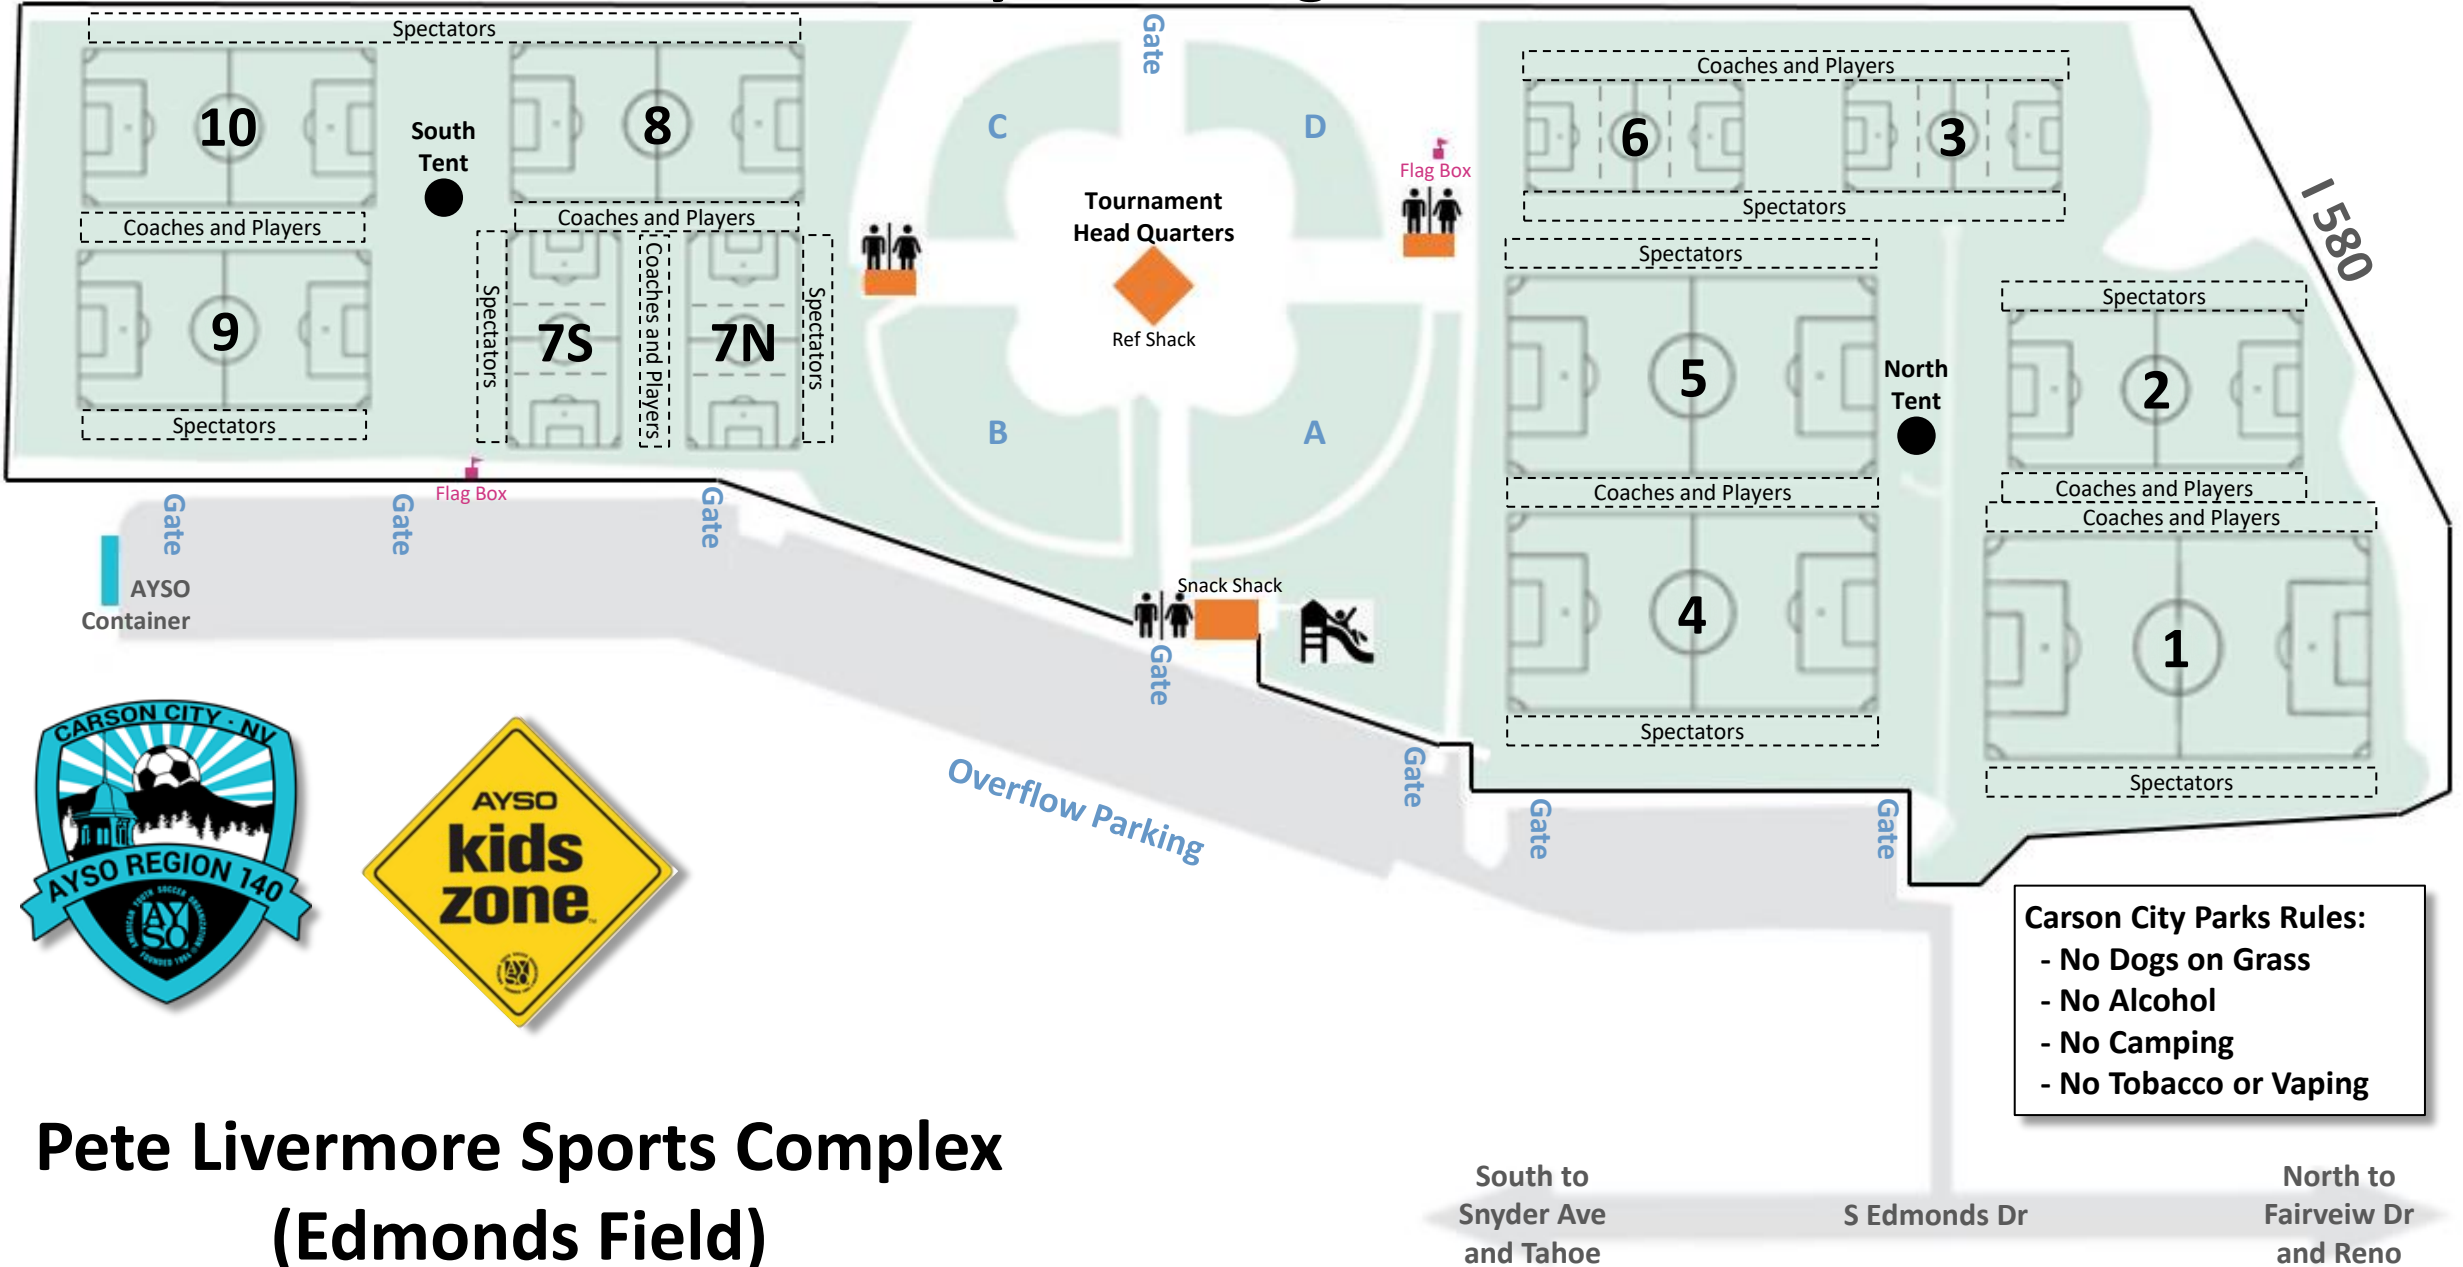

Carson City AYSO Region 140 Fields

**Pete Livermore Sports Complex
(Edmonds Field)**