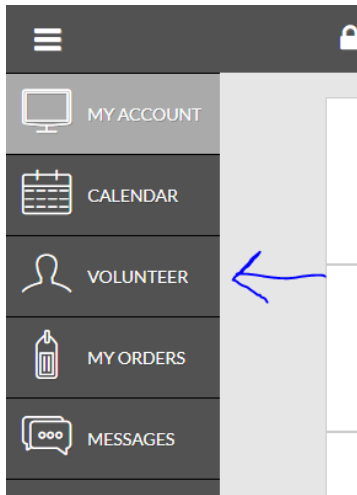

Steps to creating a new youth referee account.

1. Log into your sports connect accounts Ayso114.org with your parent log in credentials

The screenshot shows the login page for 'sports connect'. At the top left is the logo. Below it are two input fields: 'Username' and 'Password'. Both fields have a red error message below them that says 'Username is required' and 'Password is required' respectively. A blue 'Login' button is centered below the fields. At the bottom, there are links for 'Don't have an account? Register Now!' and 'Forgot your Username or Password?'.

2. Select "volunteer" from your my account portal

3. Select Find Volunteer roles

4. Select Youth Referee

5. Click **Sign up a new user**. (Note: If the Youth Referee was a previously registered user linked to your account, then instead click **Sign up a registered user**.)