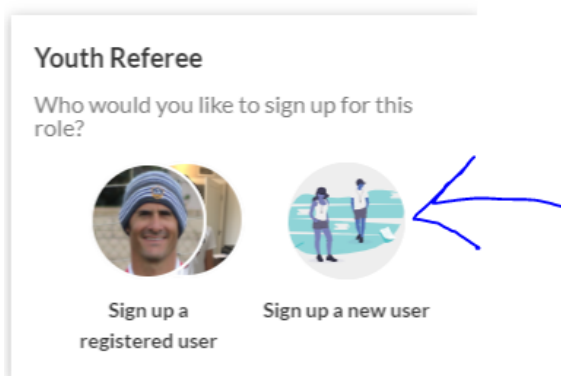

Steps to creating a new youth referee account.

1. Log into your sports connect accounts Ayso114.org with your parent log in credentials

The screenshot shows the login page for 'sports connect'. At the top left is the logo. Below it are two input fields: 'Username' and 'Password'. Both fields have a red error message below them that says 'Username is required' and 'Password is required' respectively. A blue 'Login' button is centered below the fields. At the bottom, there are links for 'Don't have an account? Register Now!' and 'Forgot your Username or Password?'.

2. Select "volunteer" from your my account portal

3. Select Find Volunteer roles

4. Select Youth Referee

5. Click **Sign up a new user**. (Note: If the Youth Referee was a previously registered user linked to your account, then instead click **Sign up a registered user**.)