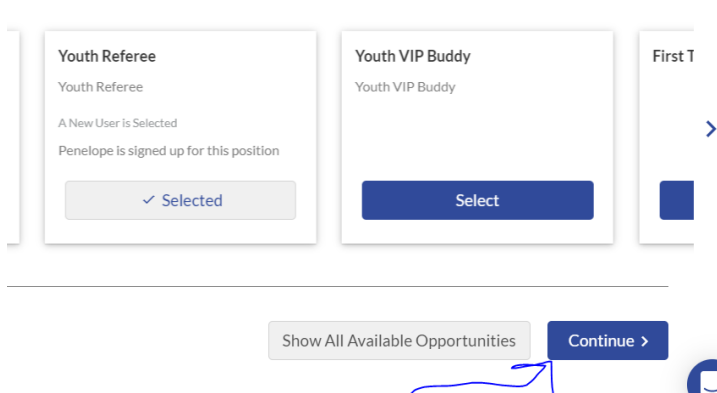

6. Click continue