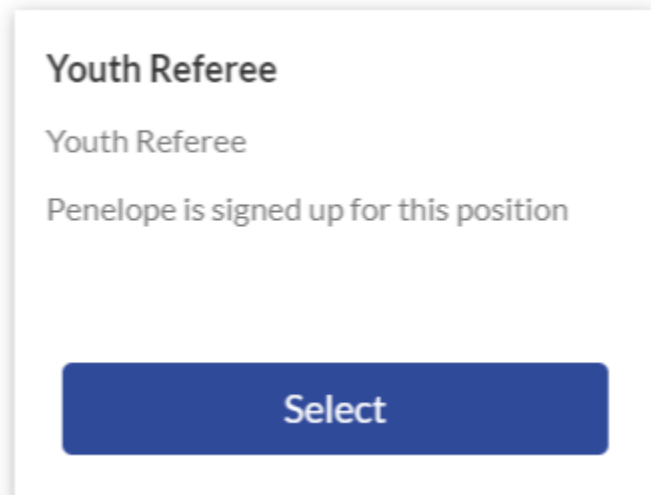

Steps to creating a new youth referee account.

1. Log into your sports connect accounts Ayso114.org with your parent log in credentials

The screenshot shows the login page for 'sports connect'. At the top left is the logo. Below it are two input fields: 'Username' and 'Password'. Both fields have a red error message below them that says 'Username is required' and 'Password is required' respectively. A blue 'Login' button is centered below the fields. At the bottom, there are links for 'Don't have an account? Register Now!' and 'Forgot your Username or Password?'.

2. Select "volunteer" from your my account portal

3. Select Find Volunteer roles

4. Select Youth Referee

5. Click **Sign up a new user**. (Note: If the Youth Referee was a previously registered user linked to your account, then instead click **Sign up a registered user**.)