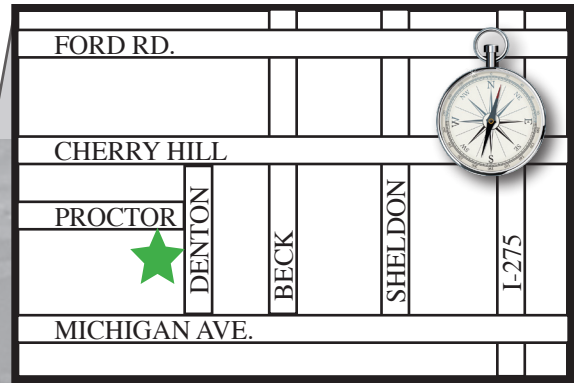

Independence Park

CANTON CUP

Independence Park

Located off Denton Rd •
South of Cherry Hill.

GPS/Mapquest:

1898 Denton Road
Canton, MI 48188
42°17'33.75 N -
83°31'32.48 W

Home of the

WEST

LEGEND

-  4v4
-  7v7
-  9v9
-  11v11

 First Aid

 Apparel Sales

HOME TEAM HOME Team

AWAY TEAM AWAY Team

cantoncup.net