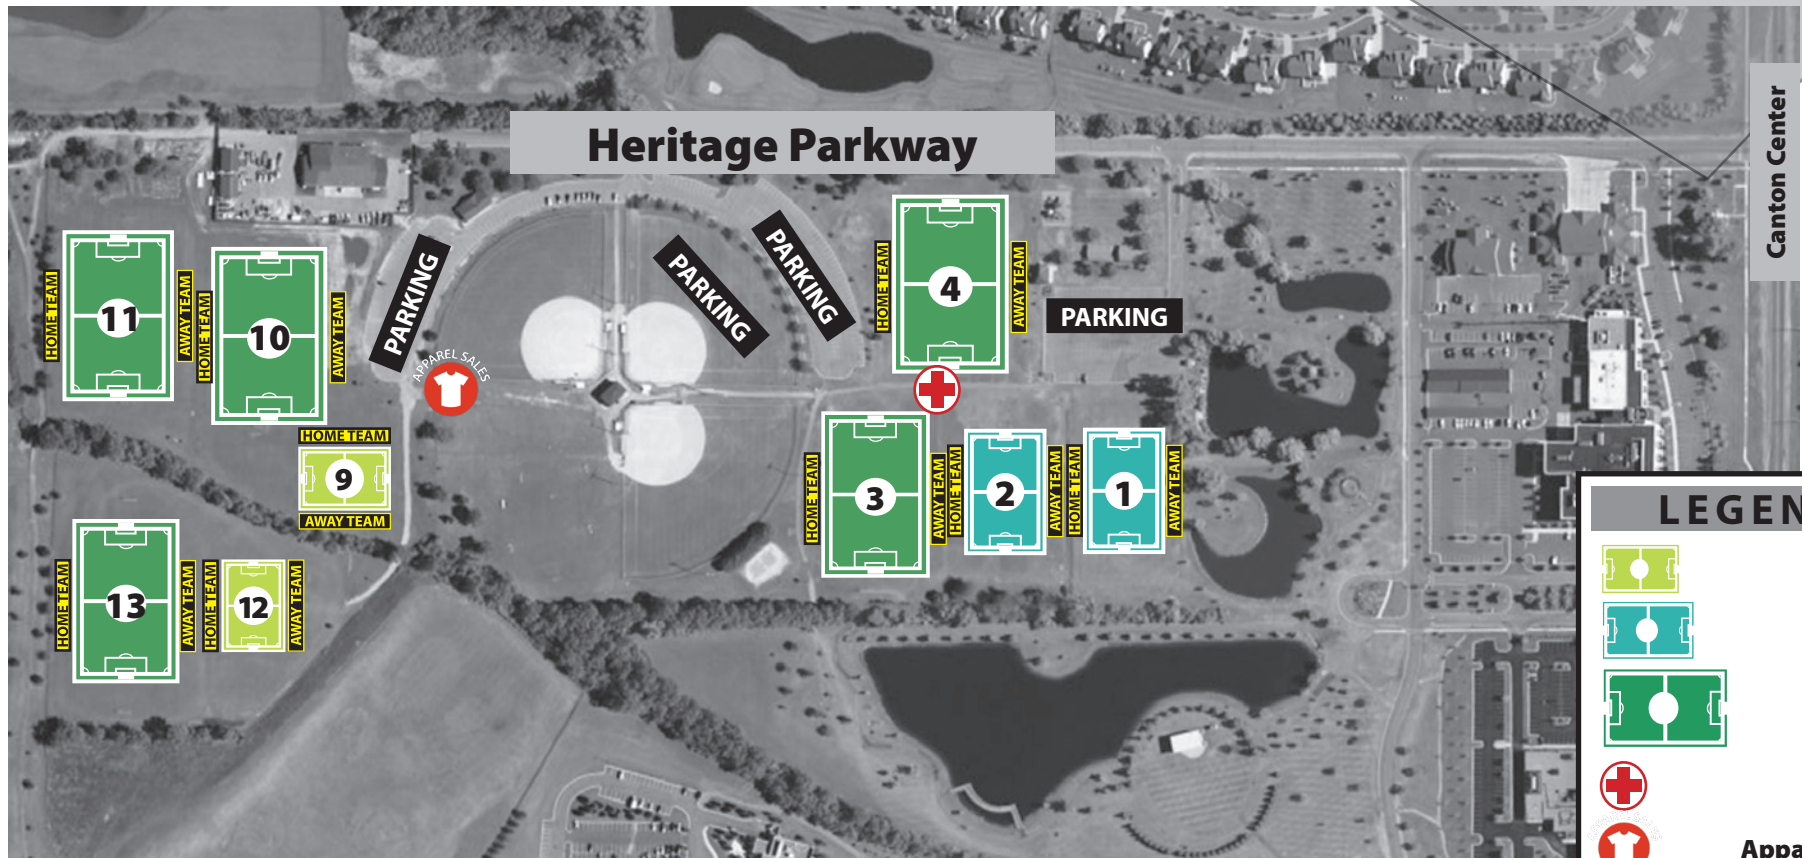

Heritage Park

Home of the

WEST

Heritage Park is located off Canton Center Road between Cherry Hill and Palmer roads.

GPS/Mapquest:

1010 S. Canton Center Road, Canton, MI 48188
42°18'00.10 N - 83°29'27.59 W

LEGEND	
	7v7
	9v9
	11v11
	First Aid
	Apparel Sales
	HOME Team
	AWAY Team

cantoncup.net