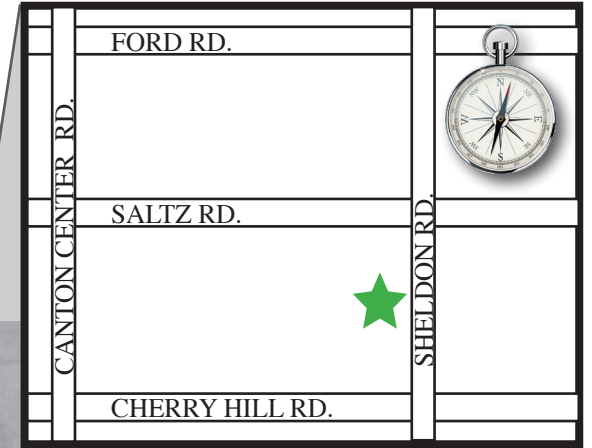

Griffin Park

Griffin Park is located off Sheldon Road between Ford and Cherry Hill.
GPS/Mapquest: 500 N. Sheldon • Canton, MI 48187
 42°18'38.37 N x 83°28'39.98 W

Home of the

WEST

LEGEND	
	7v7 (U8-U10)
	9v9 (U11-U12)
	First Aid
	HOME Team
	AWAY Team