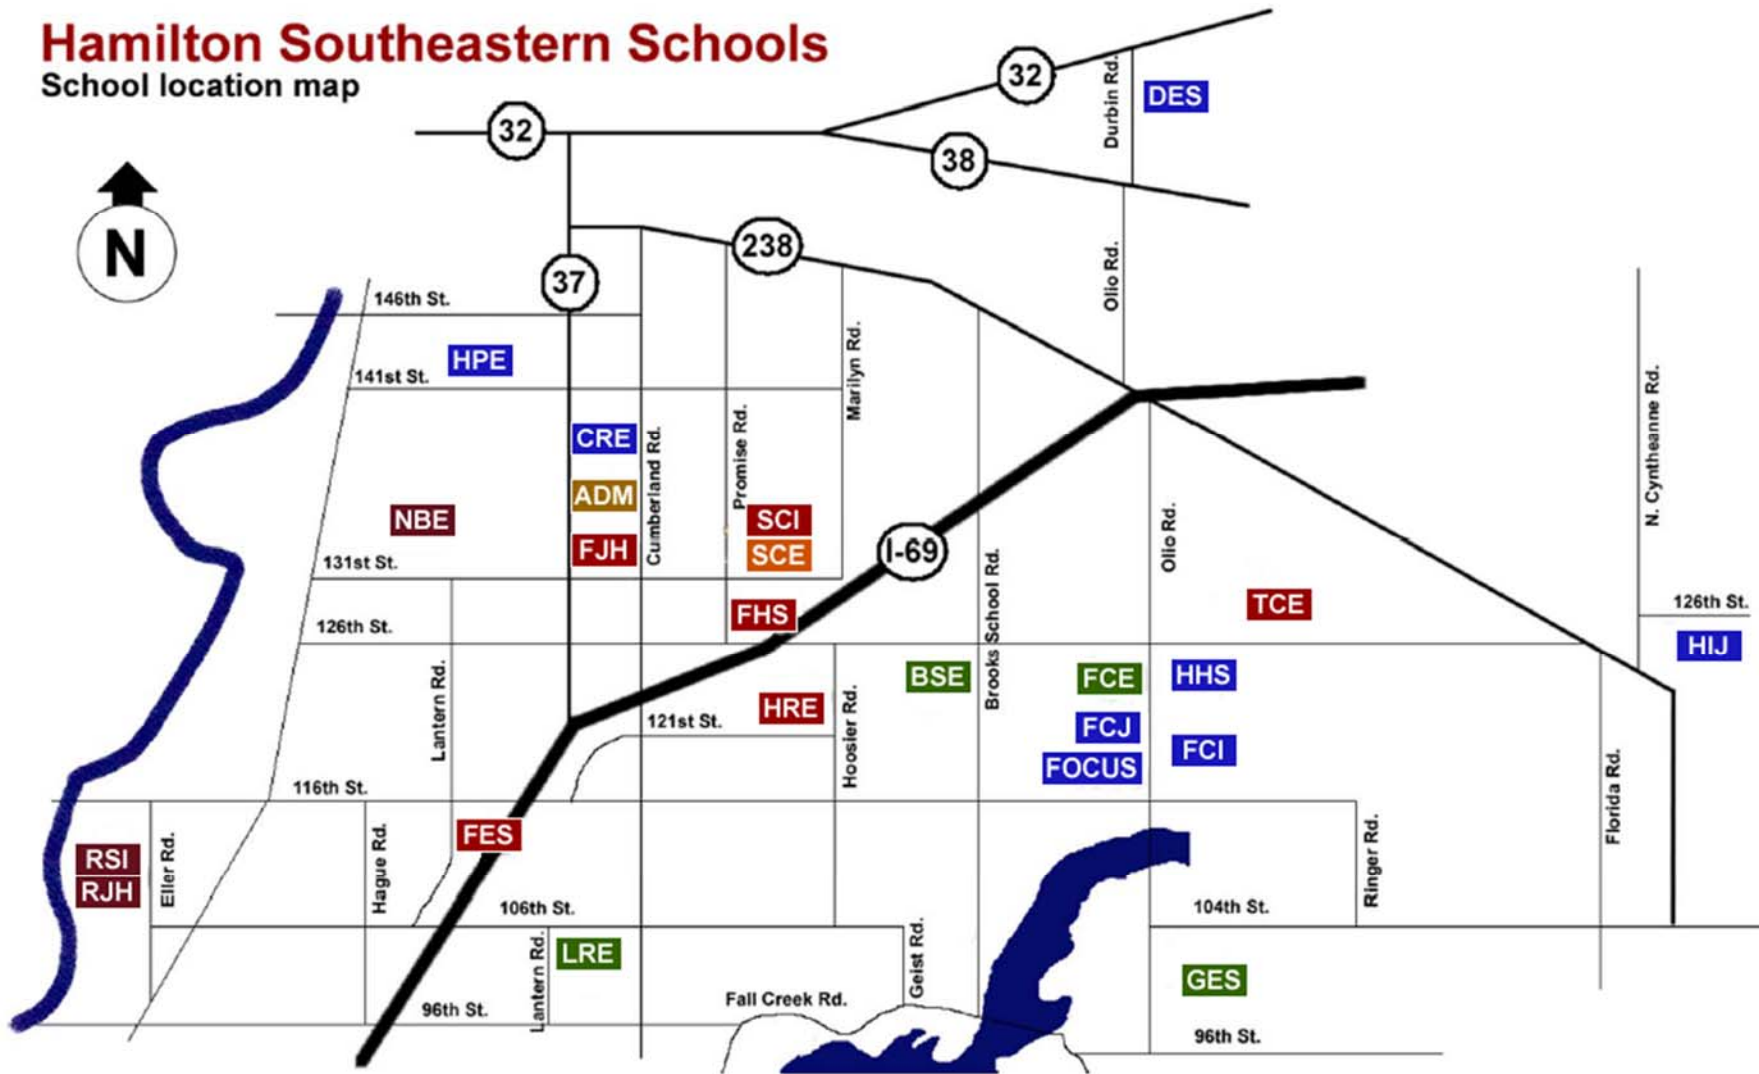

Hamilton Southeastern Schools

School location map

ADM	Central Office	FHS	Fishers High School	LRE	Lantern Road Elementary
BSE	Brooks School Elementary	FJH	Fishers Junior High	NBE	New Britton Elementary
CRE	Cumberland Road Elementary	FOCUS	FOCUS Building	RJH	Riverside Junior High
DES	Durbin Elementary	GES	Geist Elementary	RSI	Riverside Intermediate
FCE	Fall Creek Elementary	HHS	HSE High School	SCE	Sand Creek Elementary
FCI	Fall Creek Intermediate	HIJ	HSE Intermediate / Junior High	SCI	Sand Creek Intermediate
FCJ	Fall Creek Junior High	HPE	Harrison Parkway Elementary	TCE	Thorpe Creek Elementary
FES	Fishers Elementary	HRE	Hoosier Road Elementary		