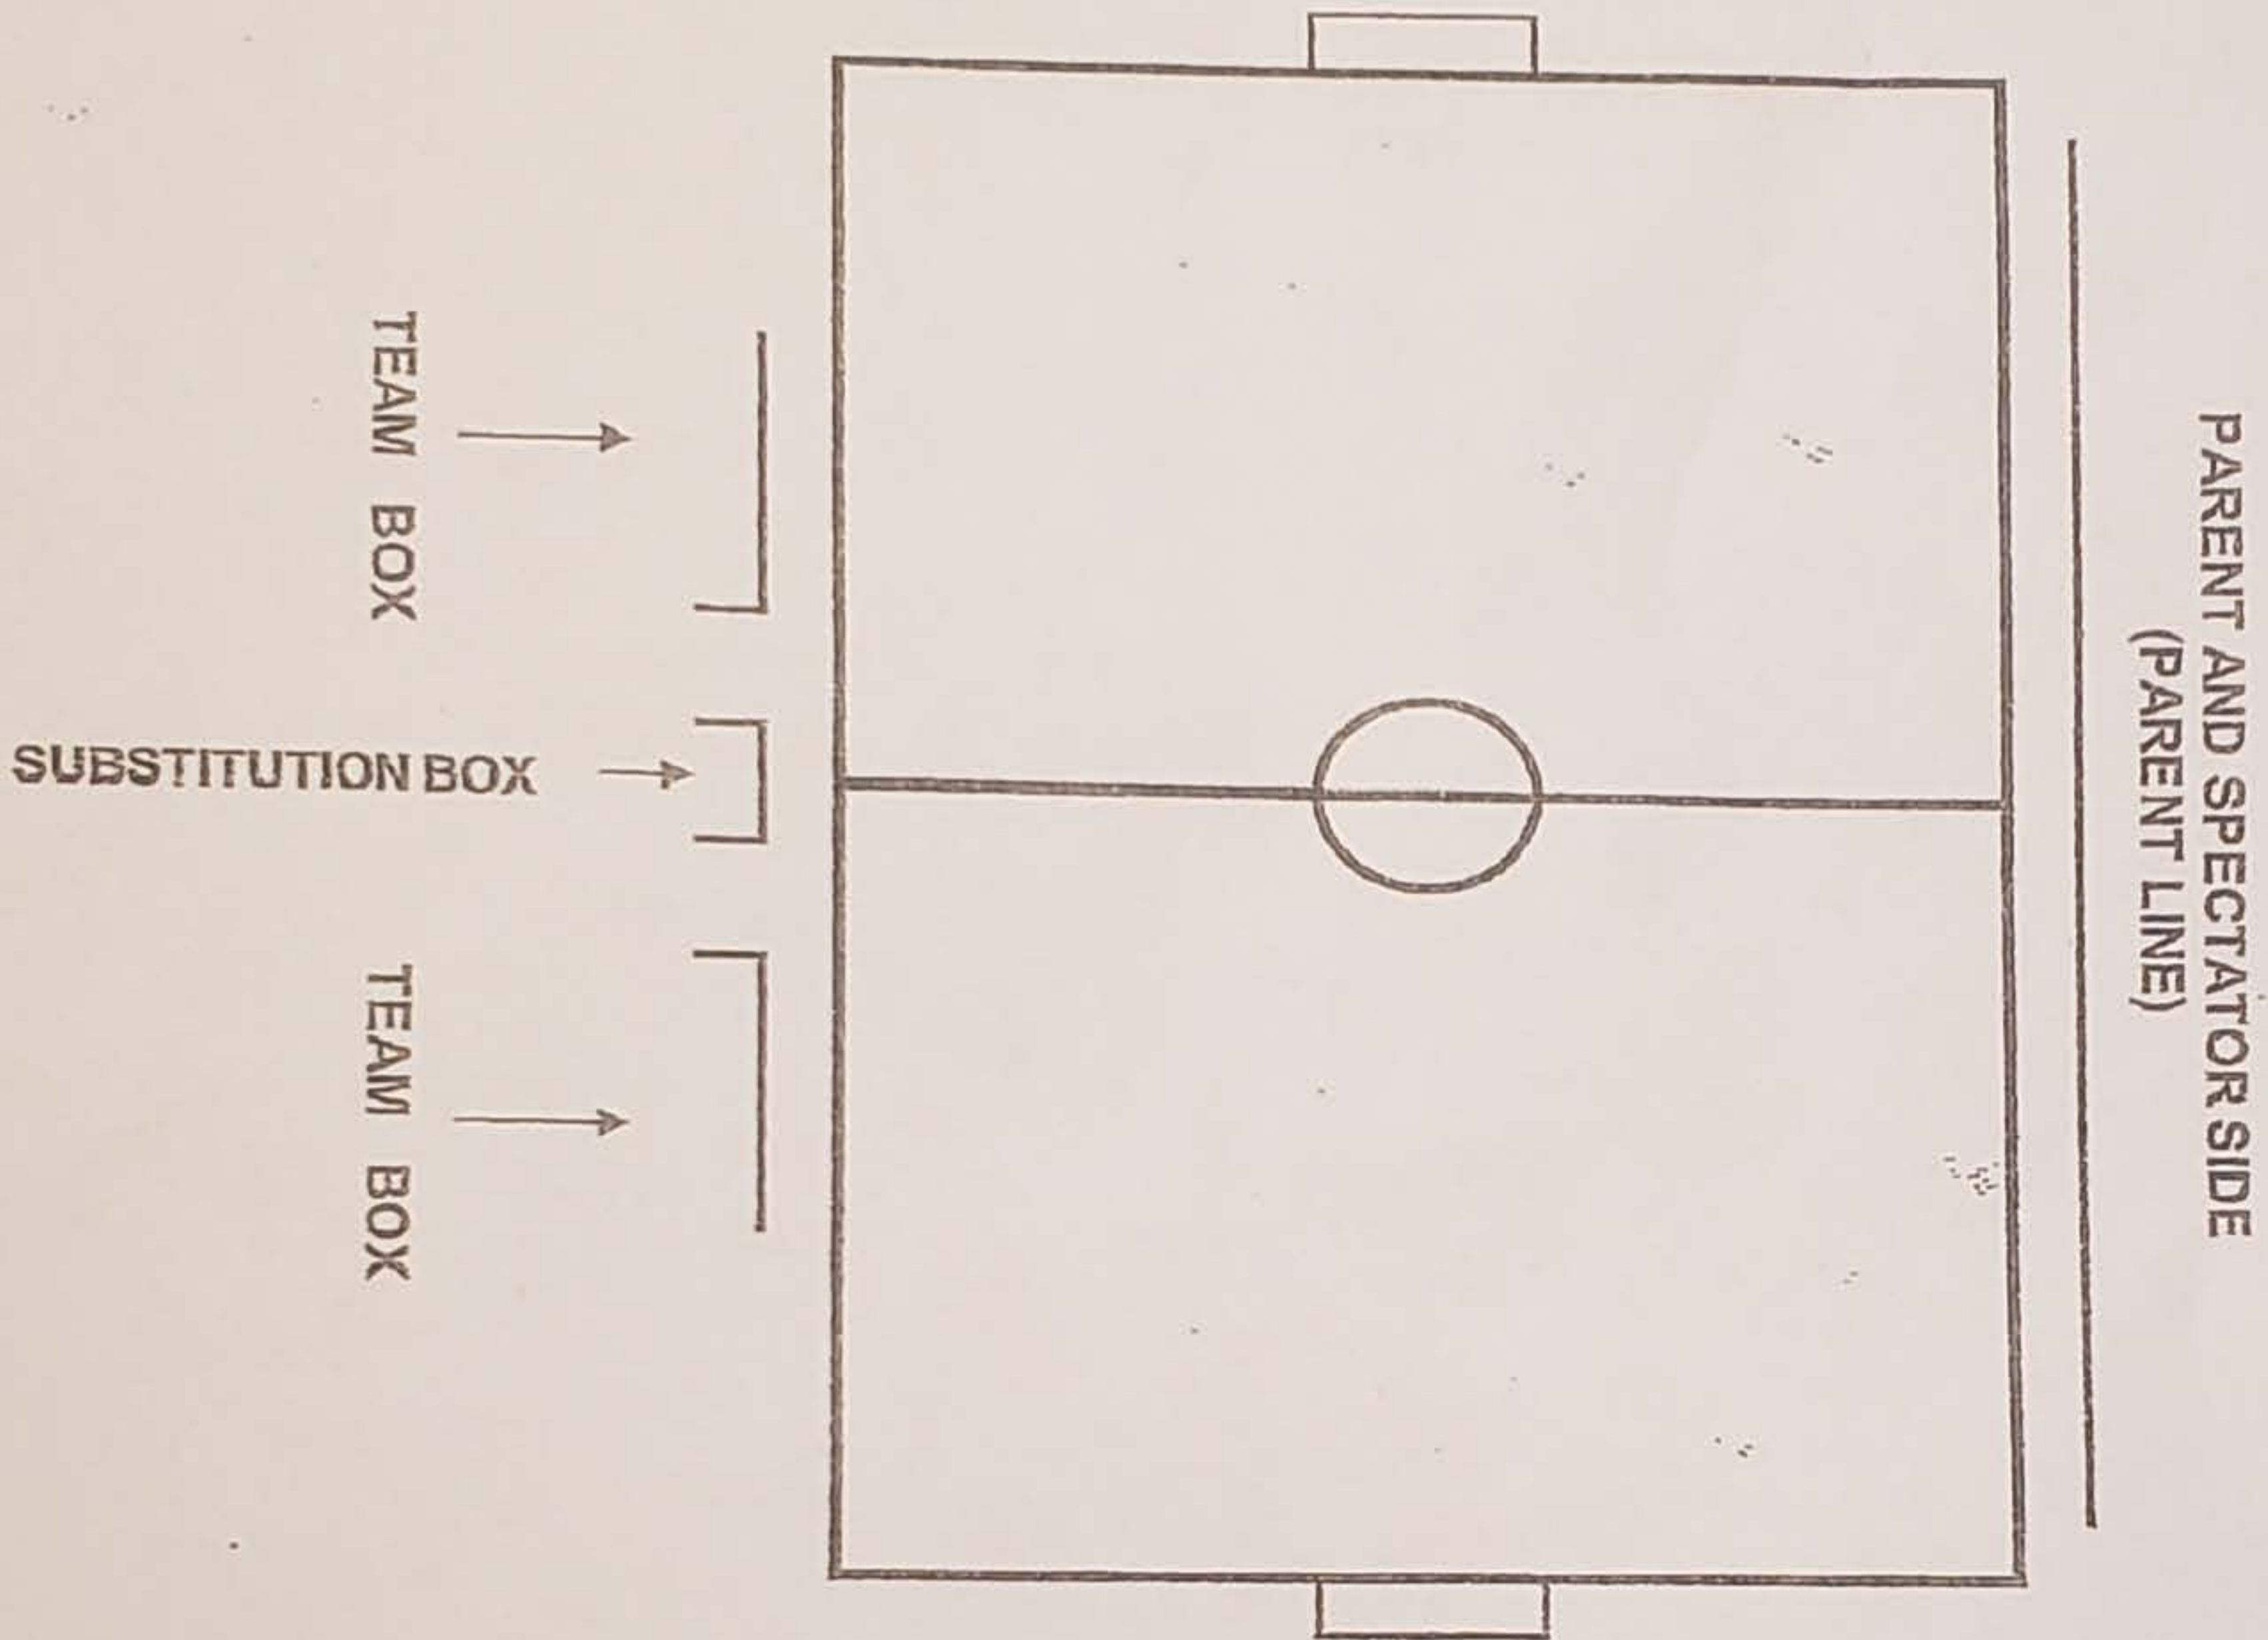

RVSA FIELD EXPECTATIONS FOR COACHES, PLAYERS AND PARENTS

NO DOGS ALLOWED AT PARK

**Substitutions are recognized by center referee PRIOR to players entering field
Substitutions MUST be in substitution box PRIOR to center referee allowing players on field
No substitutions to be made off the bench. (They must be in the substitution box)**

Coaches and players are to remain in team box during the game.

**Please, no spectators on team side of field or at the end of the fields, behind goals
Please have all parents / spectators on parent side of the field, behind parent line**