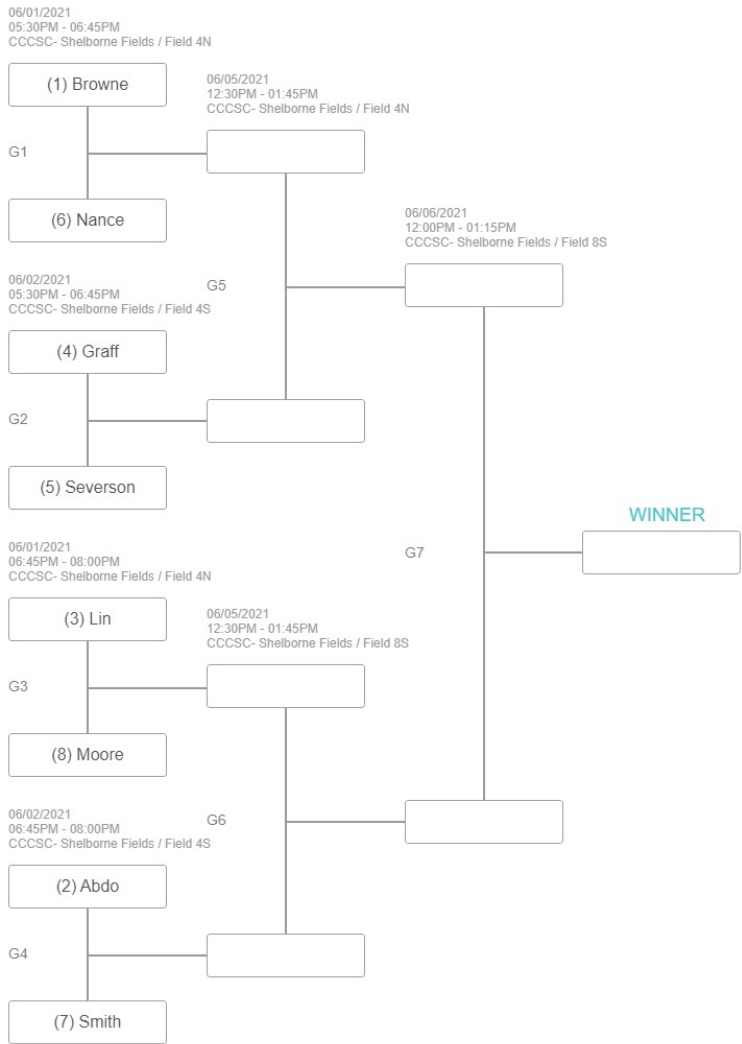

Single Elimination Bracket

| Order | Round | Home Team | Away Team | Date | Start Time | End Time | Location | Field |
|-------|-------|-----------|-----------|------------------|------------|----------|-------------------------|----------|
| 1 | 1 | Browne | Nance | 06/01/2021 [Tue] | 05:30 PM | 06:45 PM | CCCSC- Shelborne Fields | Field 4N |
| 2 | 1 | Graff | Severson | 06/02/2021 [Wed] | 05:30 PM | 06:45 PM | CCCSC- Shelborne Fields | Field 4S |
| 3 | 1 | Lin | Moore | 06/01/2021 [Tue] | 06:45 PM | 08:00 PM | CCCSC- Shelborne Fields | Field 4N |
| 4 | 1 | Abdo | Smith | 06/02/2021 [Wed] | 06:45 PM | 08:00 PM | CCCSC- Shelborne Fields | Field 4S |
| 5 | 2 | G1 Win | G2 Win | 06/05/2021 [Sat] | 12:30 PM | 01:45 PM | CCCSC- Shelborne Fields | Field 4N |
| 6 | 2 | G3 Win | G4 Win | 06/05/2021 [Sat] | 12:30 PM | 01:45 PM | CCCSC- Shelborne Fields | Field 8S |
| 7 | 3 | G5 Win | G6 Win | 06/06/2021 [Sun] | 12:00 PM | 01:15 PM | CCCSC- Shelborne Fields | Field 8S |